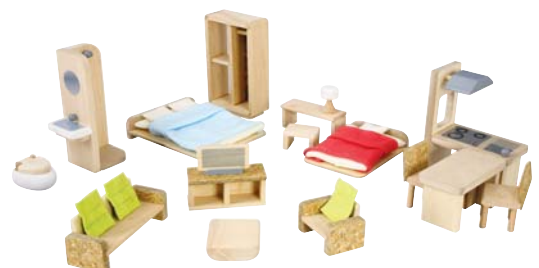

Green Furniture Set